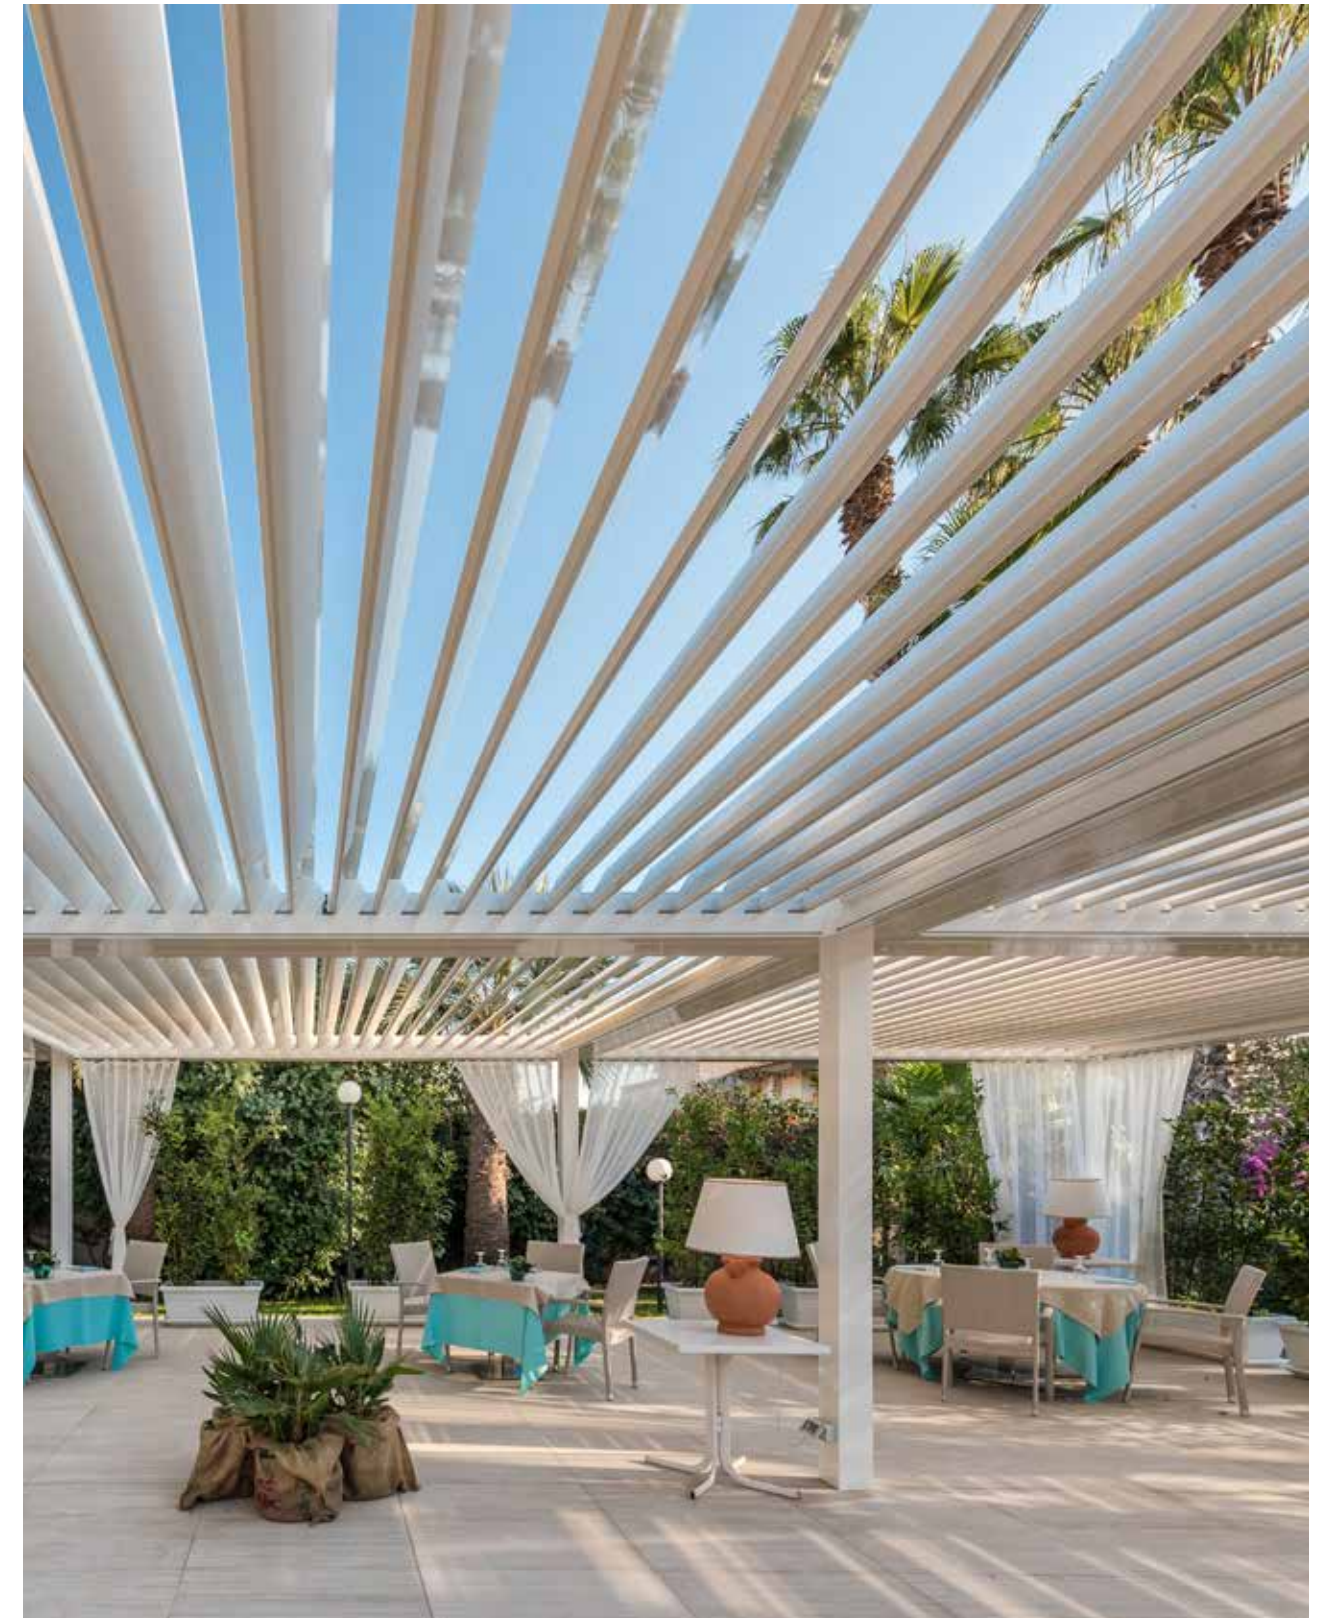

KEDRY PRIME

Kedry Prime is available as a free-standing structure or can be mounted to a fixed wall. Aluminum louvers rotate open to reveal sun and sky when desired and close to a watertight seal when needed. Screen or glass side enclosures are available.

Shade on demand when desired and waterproof as needed.	Kedry Prime is designed to withstand strong wind (up to 9 on the Beaufort Scale).	Maximum width of a single unit: 16'5"	Maximum projection of a single unit: 23'2"	EN 1090:2014 EN 13561:2015
Dimmable LED lighting	Motorized, zippered screens	Sliding glass enclosure		

OPTIONS