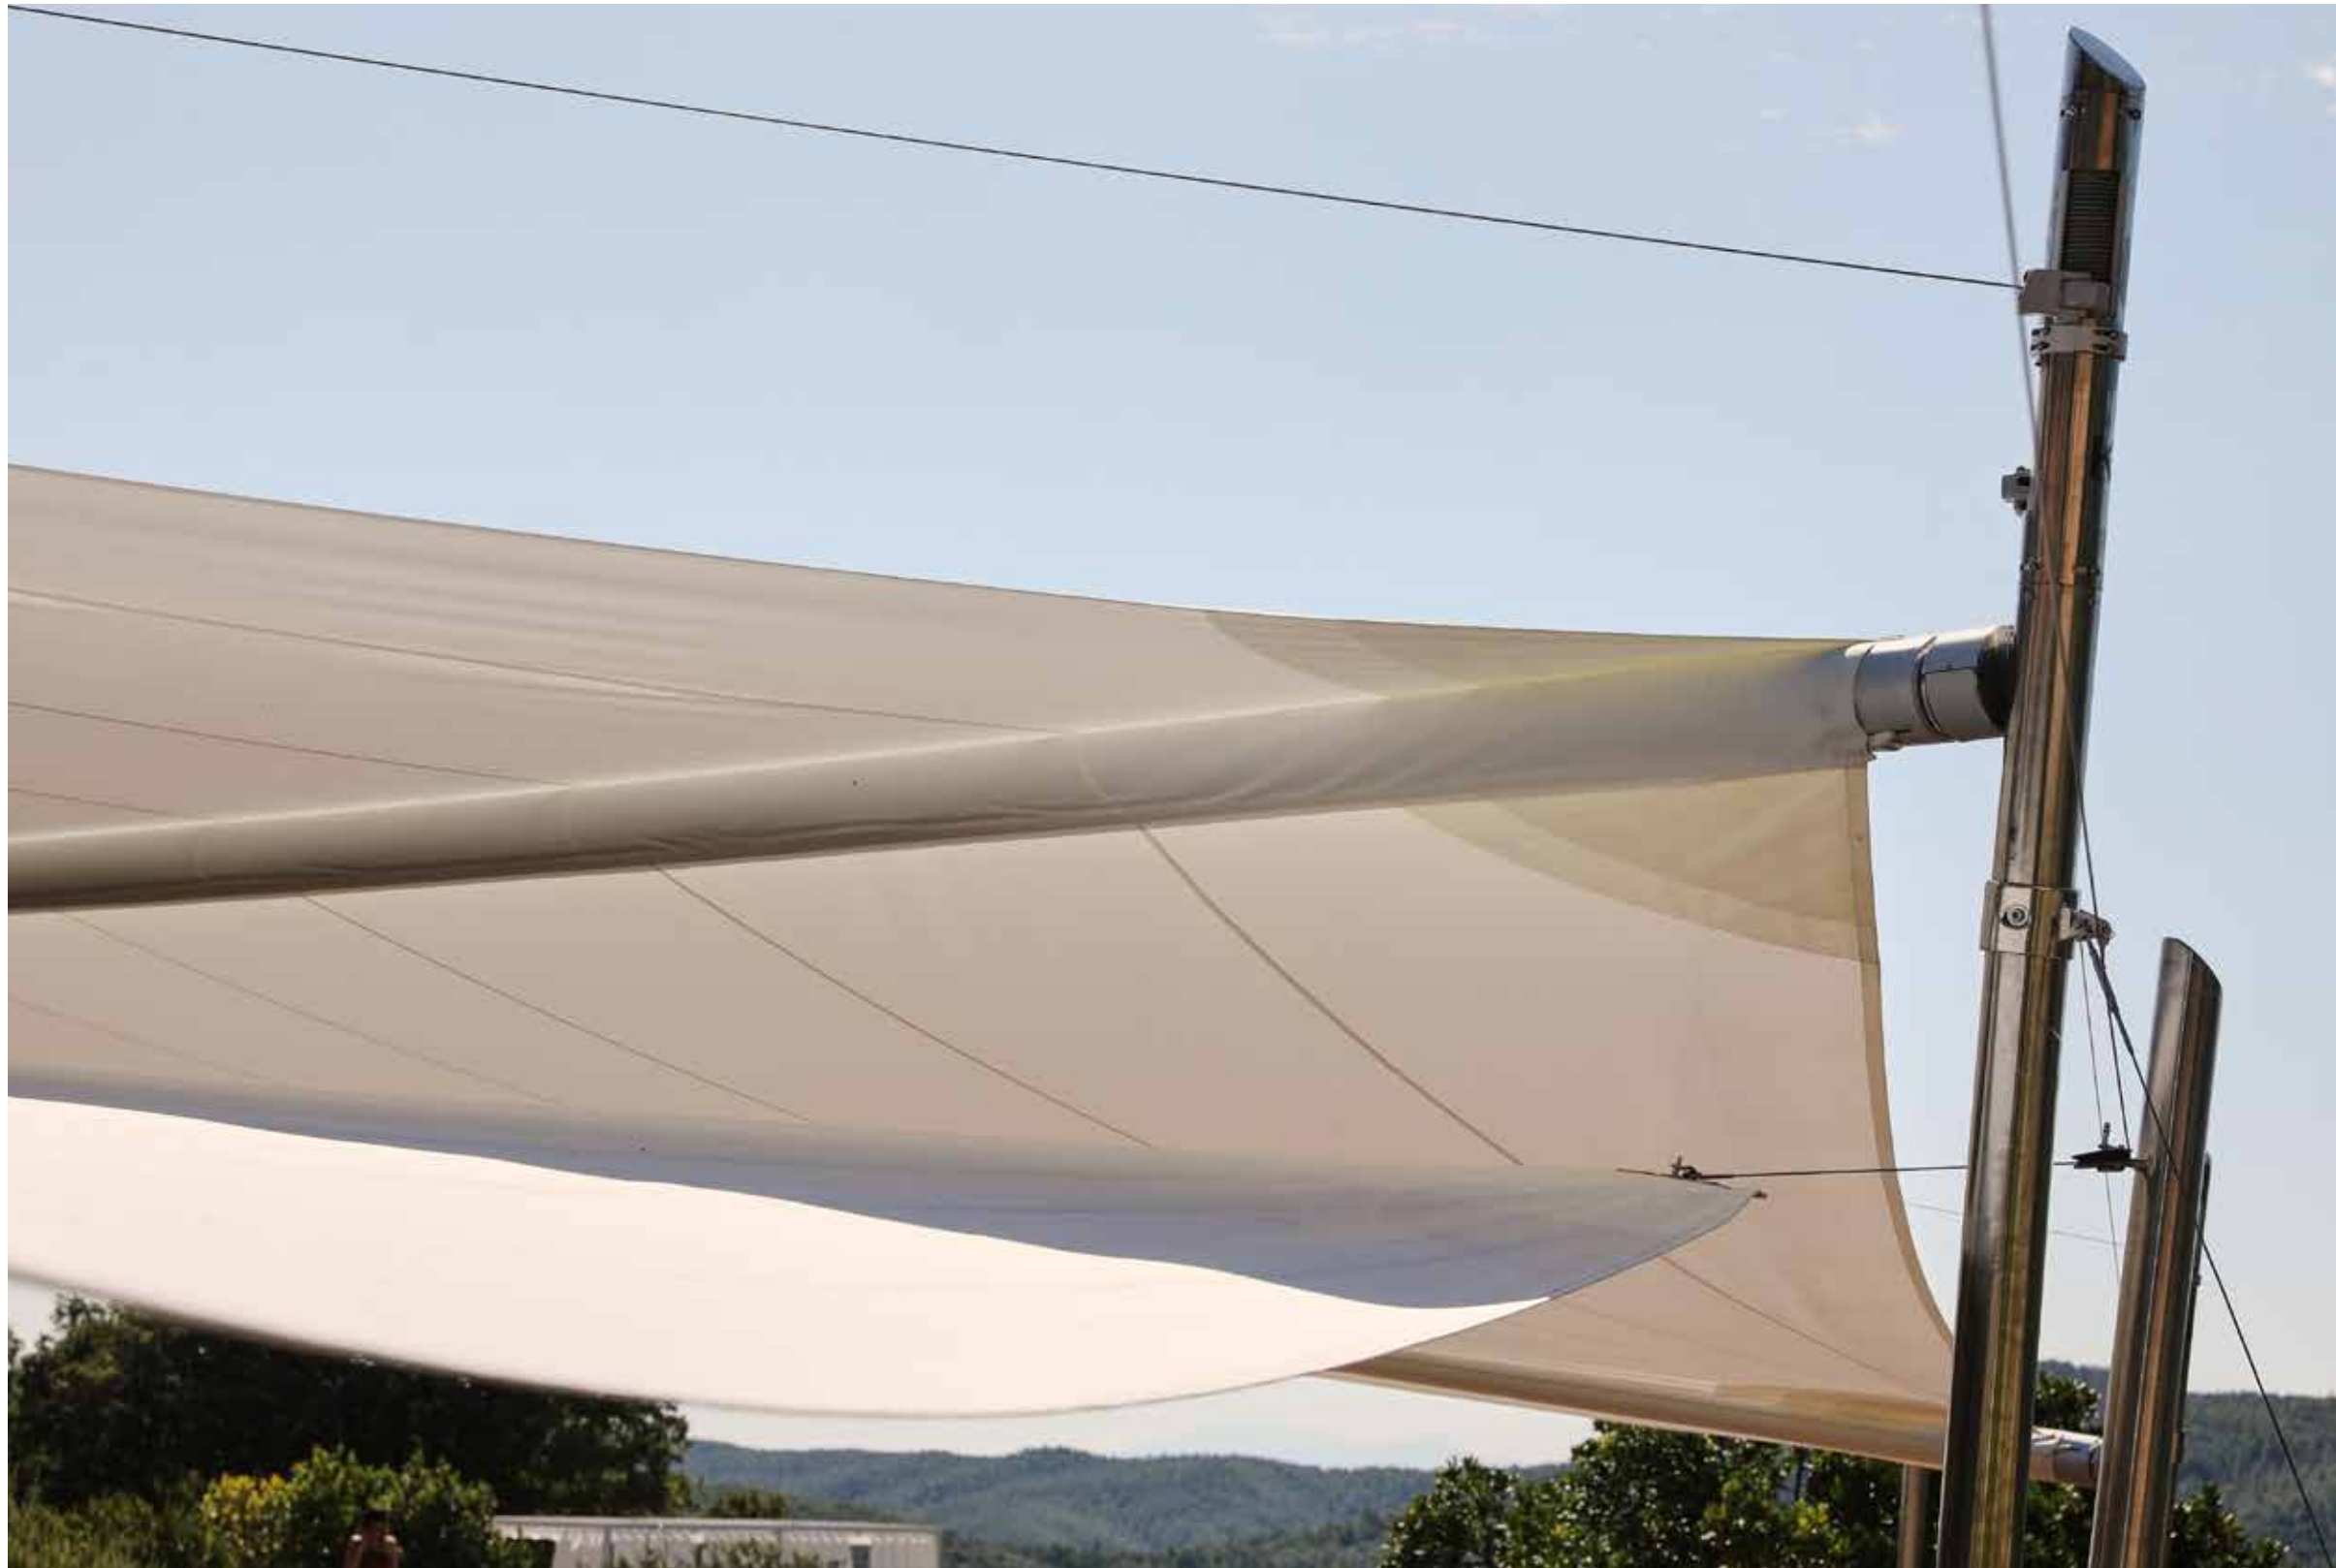

---

**KHEOPE**

---

Kheope is a fixed-column sail shading system able to cover a very large area. With its stainless steel frame and nautical quality fabric, Kheope is a motorized retractable sail shade system that smoothly rolls out when needed and then rolls back up out of the way.

Maximum width is 30'

**KOLIBRIE**

Gennius Pergolas

Kolibrie is a self-standing sail shading system featuring stainless steel construction and a column that rotates 360° on smooth pedestal bearings. Available in either manual or motorized, Kolibrie can close automatically in high winds with the optional wind sensor system. The fabric is Dacron polyester and is extremely durable and resistant to water, making it an ideal solution for hotels and resorts or anywhere a beautiful shade solution is required.