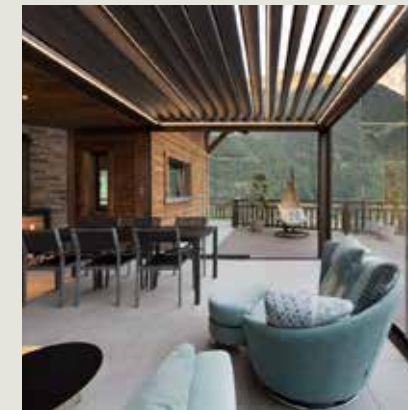

Kedry Prime

KE

Gennius Pergolas 15

Kedry Prime provides elegant design and minimalist styling that blends beautifully with any kind of architecture. Stainless steel hardware is hidden from view to create a seamless appearance.

Rotating louvers open at the touch of a button to allow just the right amount of sunshine and air to pass through. And when it rains, they close to a watertight seal, directing water to run into perimeter gutters and travel through internal channels to the ground, keeping occupants dry in any weather.

Integrated, dimmable LED lighting allows you to determine the light level you want so you can get the most from your outdoor space, day or night.

Modular design allows Kedry Prime to be installed side-by-side to create an infinite amount of covered space. From one unit to many, with a minimum number of posts, there is no limit to the footprint that can be created.

Sliding glass doors are available to create an enclosed space that blocks wind and cold, creating a year-round outdoor room.

Motorized screens can be integrated into the structure and hidden from view. Screen fabrics are available in a wide range of colors and openness to create the exact kind of space you want.

Wind, rain and temperature sensors are available to create a system that is easily controlled remotely or automatically as desired. Fully compatible with home automation systems.